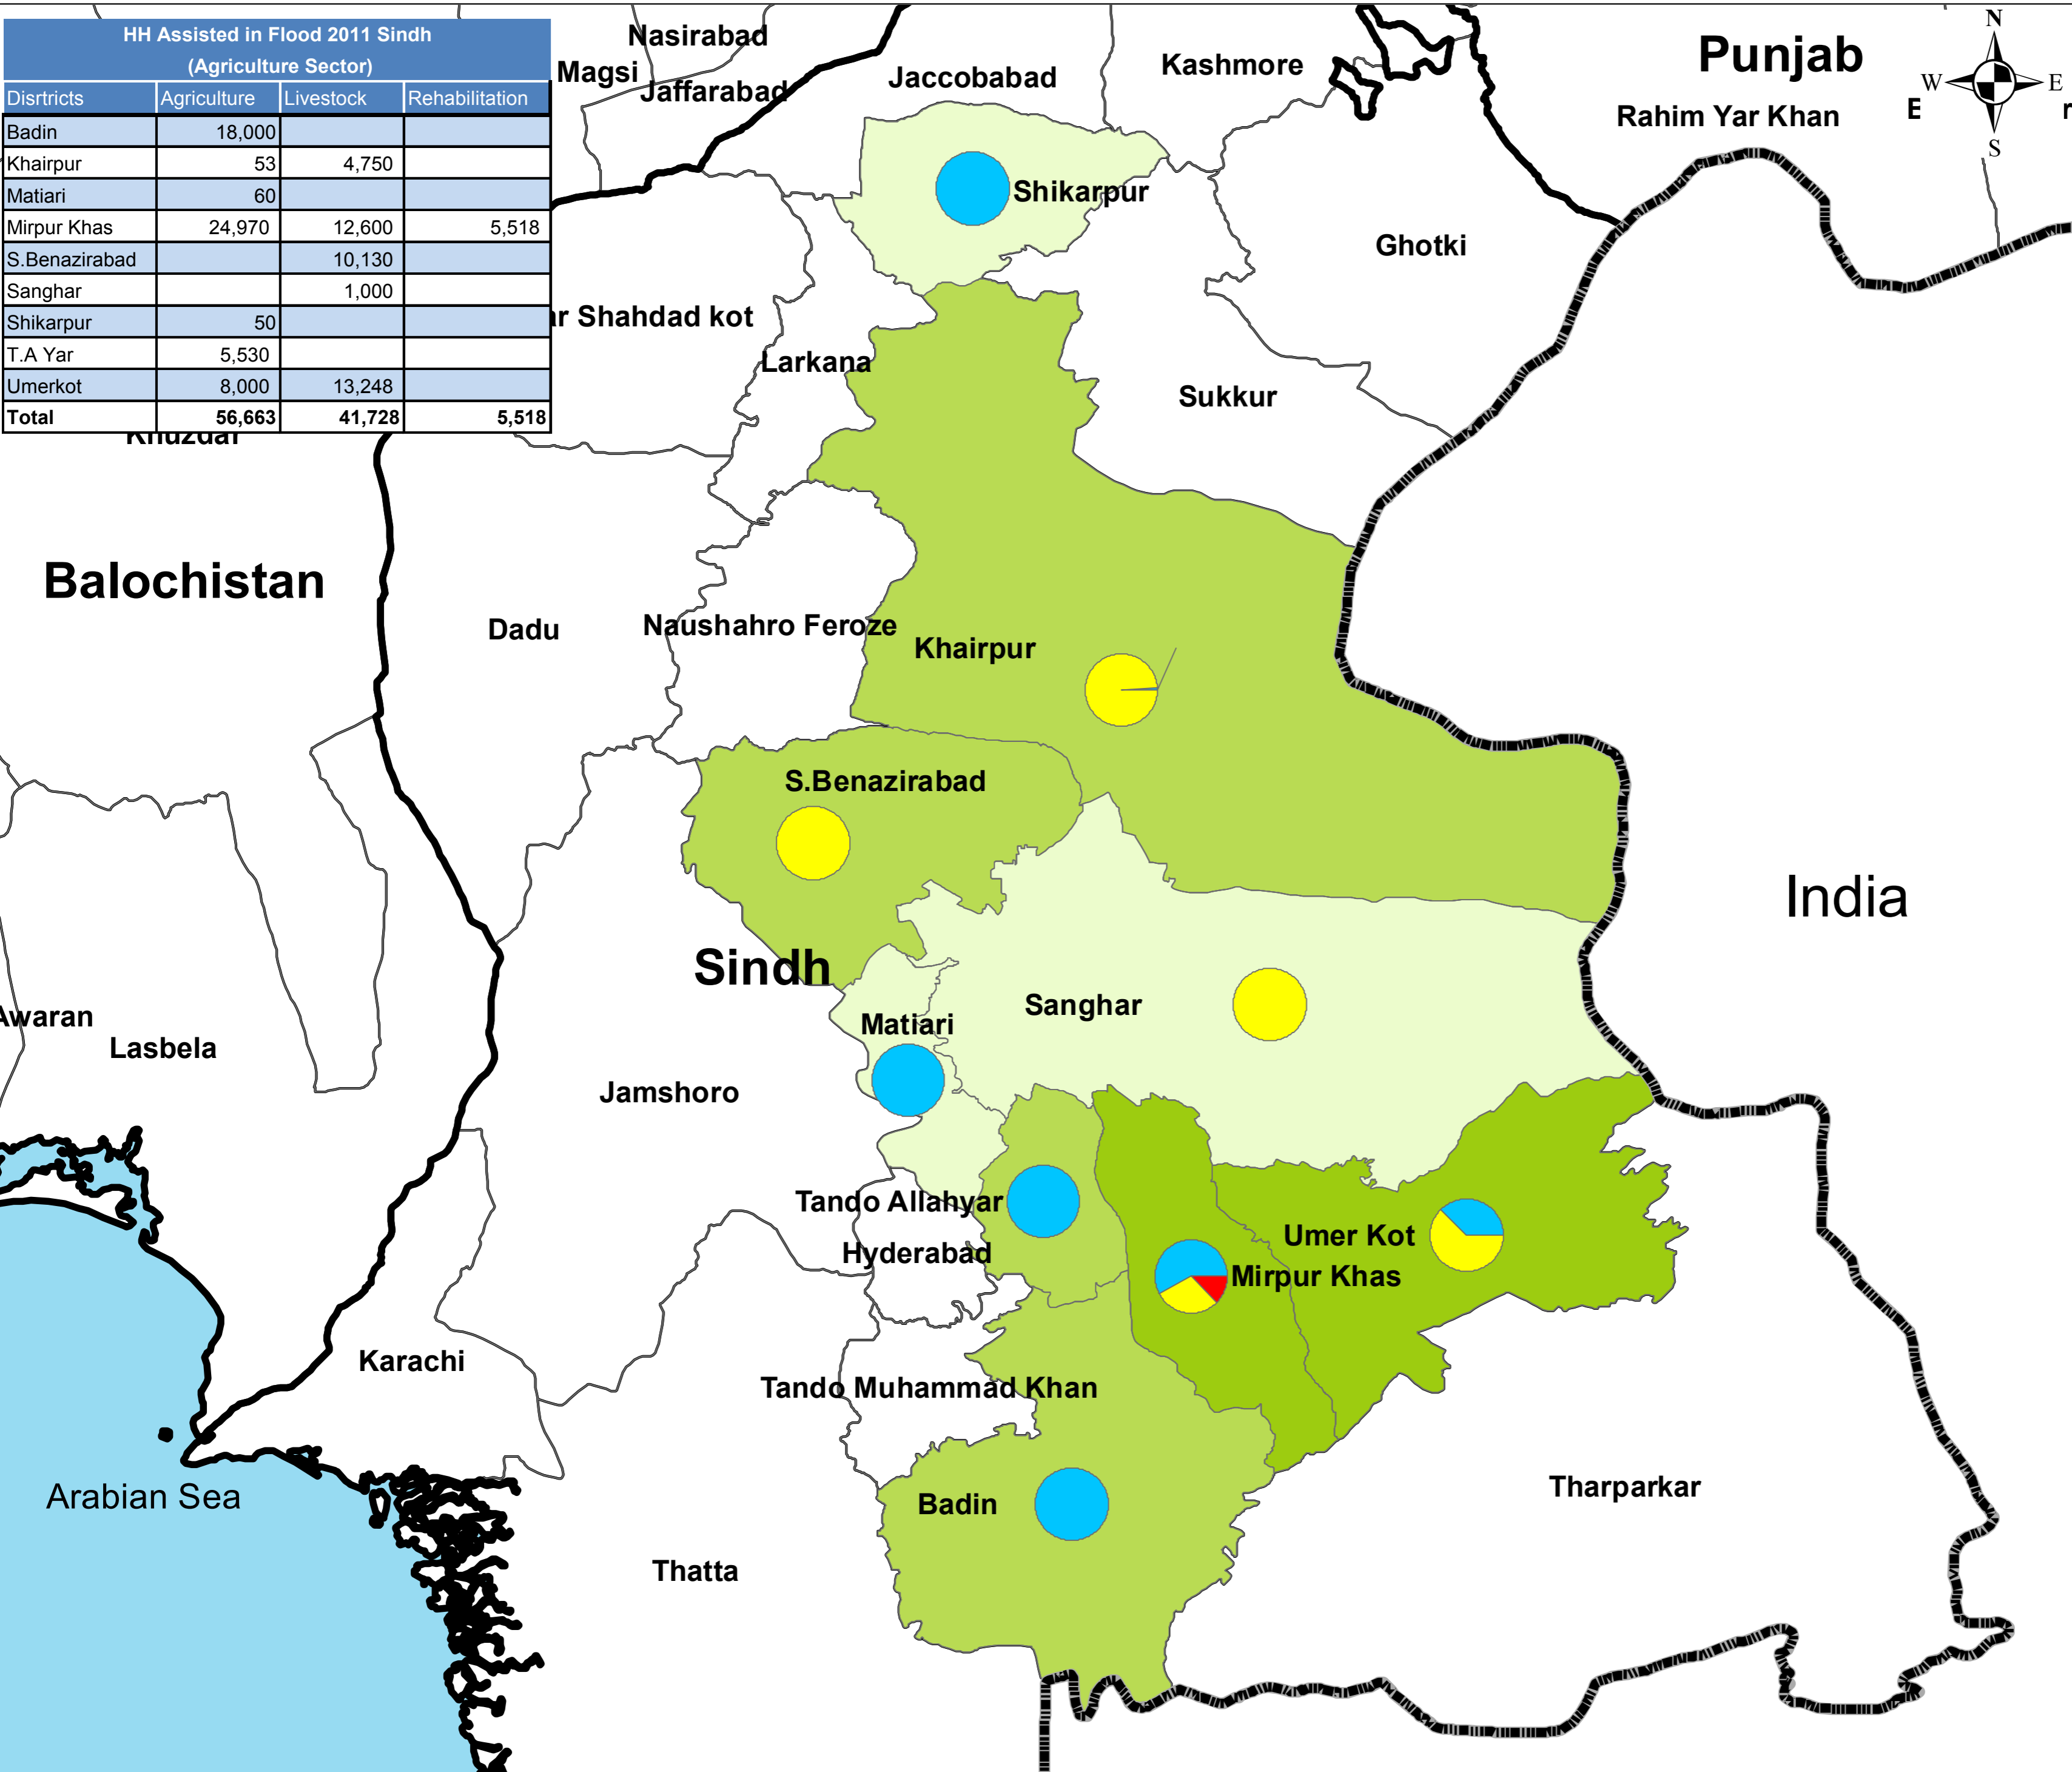

Agriculture Sector interventions in Flood affected districts - Floods 2011, Southern Pakistan

HH Assisted in Flood 2011 Sindh (Agriculture Sector)			
Disrtricts	Agriculture	Livestock	Rehabilitation
Badin	18,000		
Khairpur	53	4,750	
Matiari	60		
Mirpur Khas	24,970	12,600	5,518
S.Benazirabad		10,130	
Sanghar		1,000	
Shikarpur	50		
T.A Yar	5,530		
Umerkot	8,000	13,248	
Total	56,663	41,728	5,518

Legend

- International boundary
- Provincial boundary
- District boundary

Interventions

- Agriculture (Blue)
- Livestock (Yellow)
- Rehabilitation (Red)

Total Households Assisted

- 0 - 1000 (Lightest Green)
- 1001 - 10,000 (Light Green)
- 10,001 - 20,000 (Medium Green)
- > 20,000 (Darkest Green)

Data Sources
 Administrative boundaries: GAUL
 Data: Food Security Cluster, GoP
 Dated: 24th November 2011
 Code: FAOPK1070_Pakistan_Floods2011_FSC_Agriculture_Assistance_20120126

Disclaimers:
 The designations employed and the presentation of material on this map do not imply the expression of any opinion whatsoever on the part of the Secretariat of the United Nations concerning the legal status of any country, territory, city or area or of its authorities, or concerning the delimitation of its frontiers or boundaries.