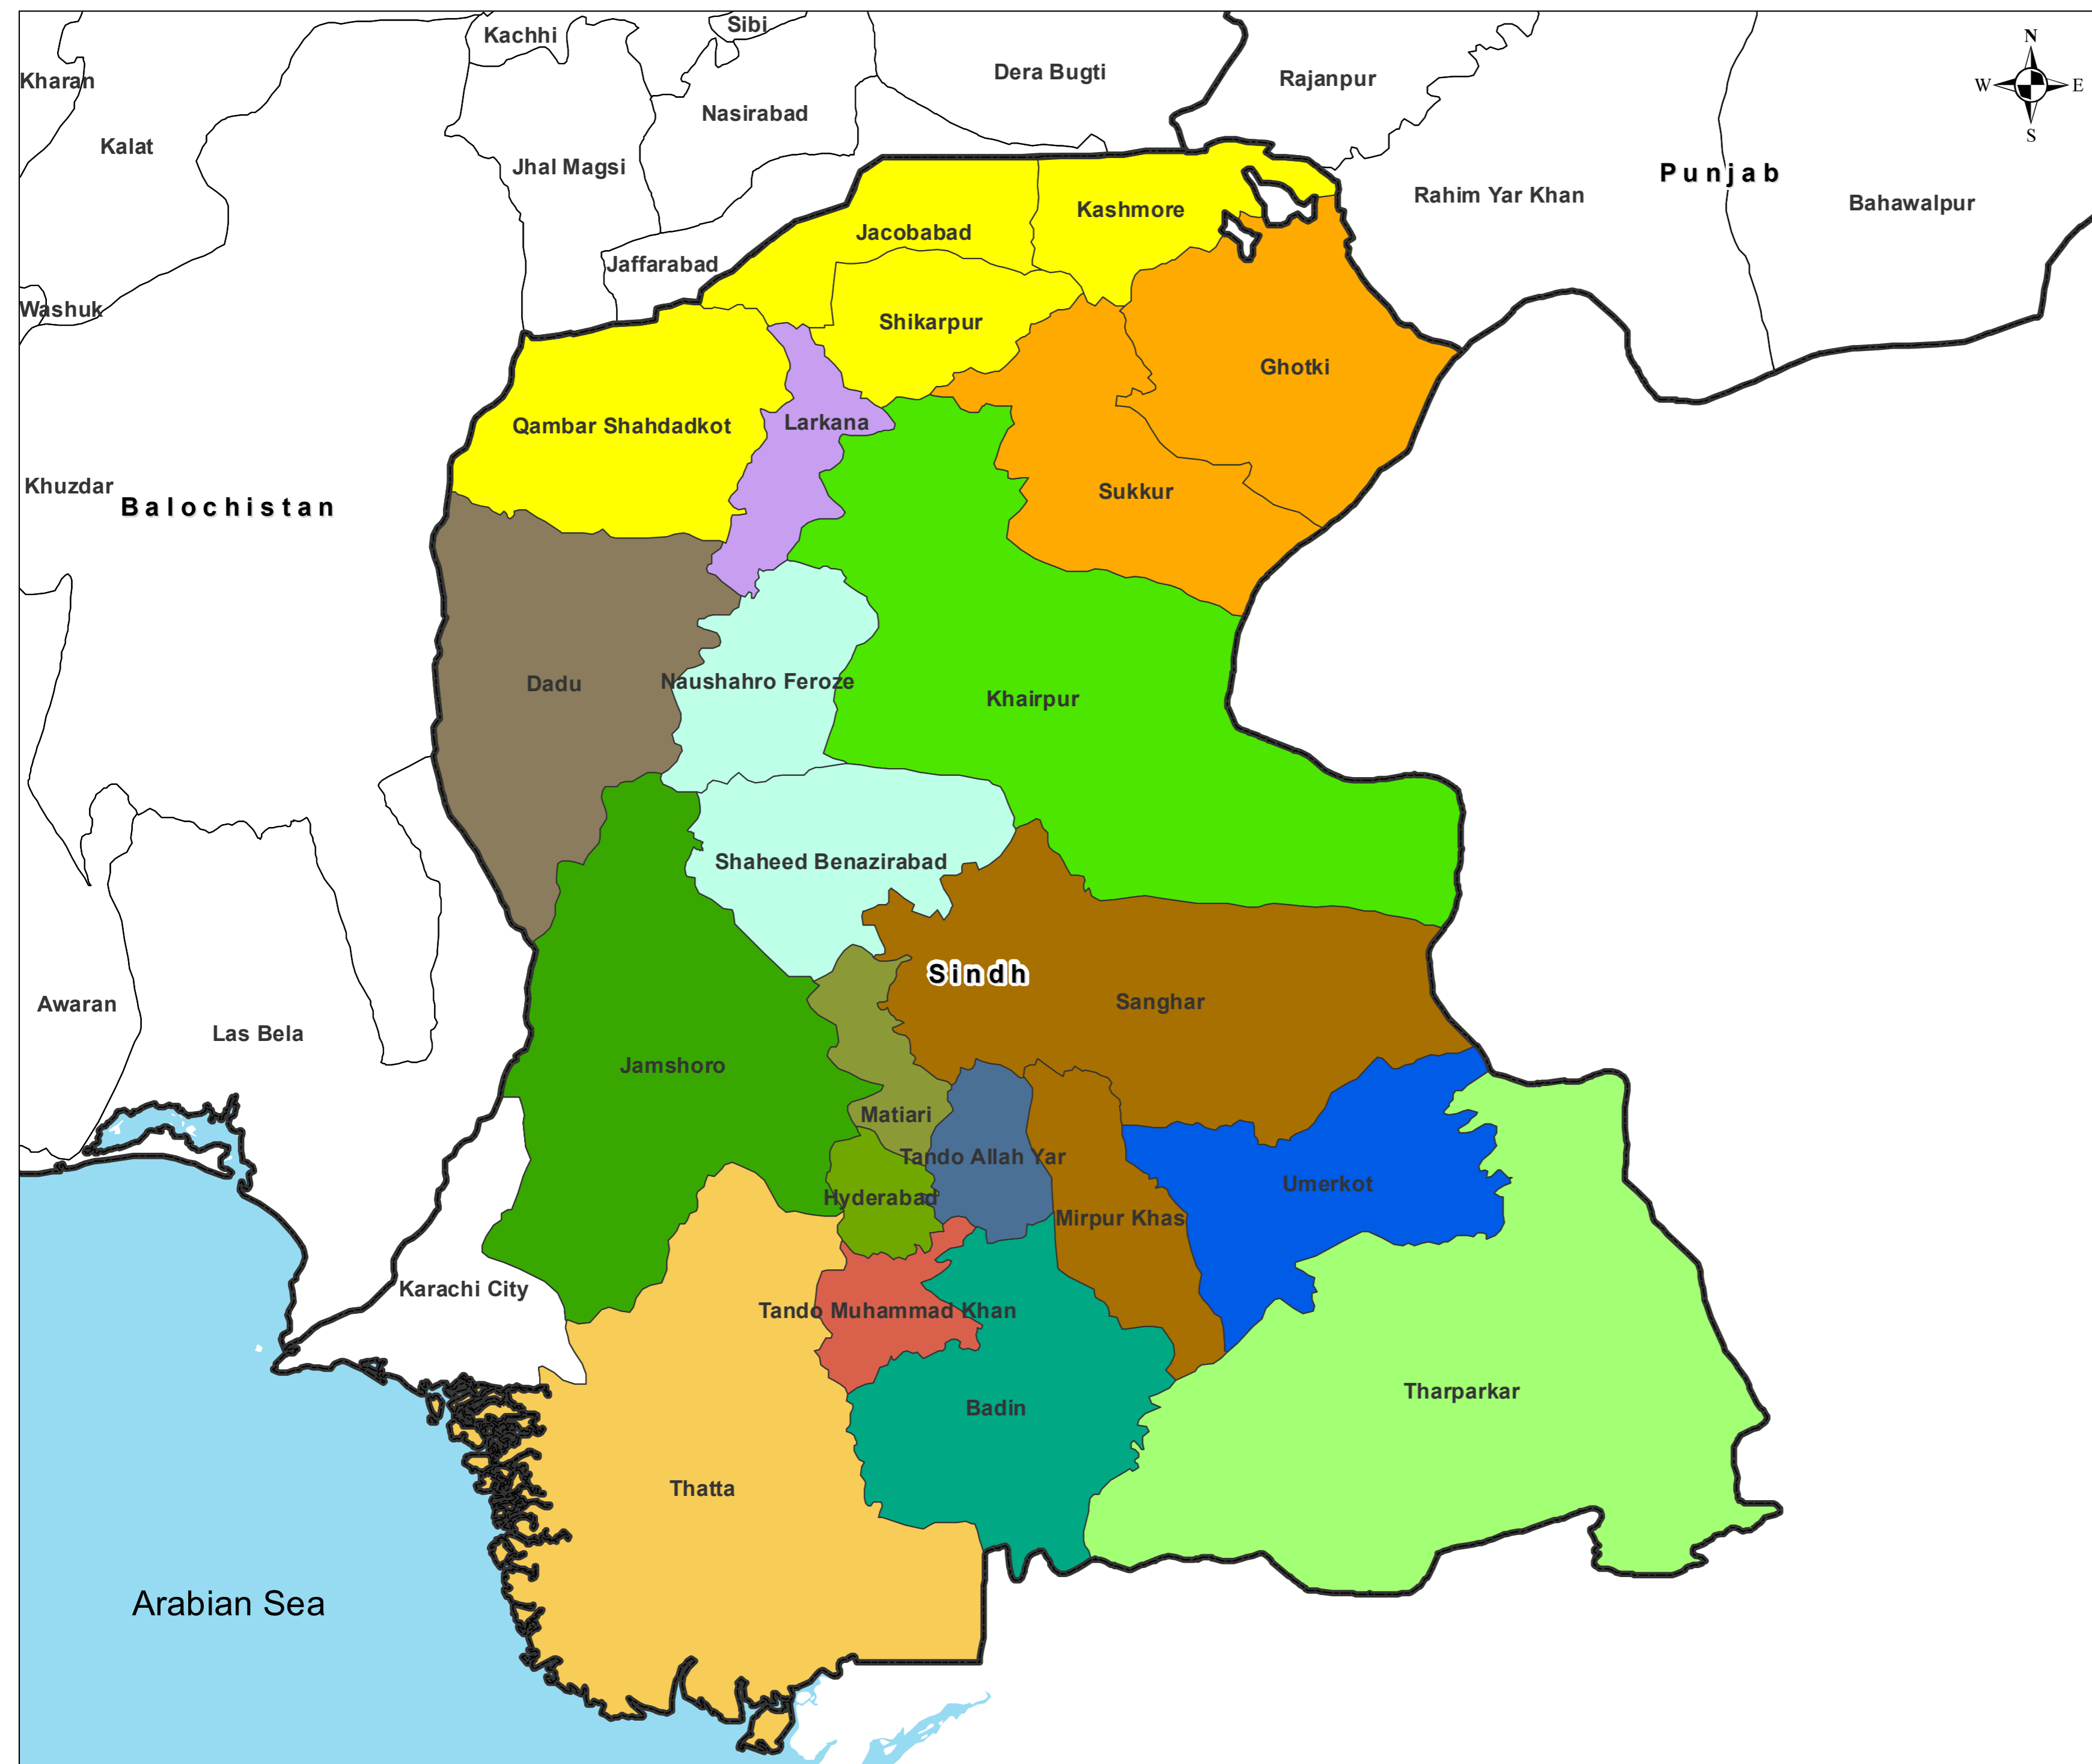

# Agriculture Cropping Pattern for Kharif in Sindh - Pakistan

**Legend**

- Provincial boundary
- District Boundary

**Cropping Zones**

- Cotton, Chillies
- Cotton, Rice, Sugarcane
- Cotton, Rice, Sugarcane, Banana
- Cotton, Rice, Sugarcane, Banana, Datepalm
- Cotton, Rice, Sugarcane, Chillies, Onion, Banana
- Cotton, Rice, Sugarcane, Chillies, Tomato, Banana
- Cotton, Rice, Sugarcane, Chillies, Tomato, Muskmellon
- Cotton, Rice, Sugarcane, Onion
- Cotton, Rice, Sugarcane, Onion, Banana
- Cotton, Sugarcane
- Cotton, Sugarcane, Chillies
- Cotton, Sugarcane, Chillies, Onion, Banana
- Cotton, Sugarcane, Muskmellon
- Cotton, Sugarcane, Onion, Banana
- Rice
- Rice, Guava

**Data Sources**  
 Administrative boundaries: GAUL  
 Cropping Pattern: FAO, Agriculture Department  
 Date: 22nd October 2011  
 Code: FAOPK1052\_Crop\_Pattern\_Kharif\_Sindh\_v01\_20111022

**Disclaimers:**  
 The designations employed and the presentation of material on this map do not imply the expression of any opinion whatsoever on the part of the Secretariat of the United Nations concerning the legal status of any country, territory, city or area or of its authorities, or concerning the delimitation of its frontiers or boundaries.