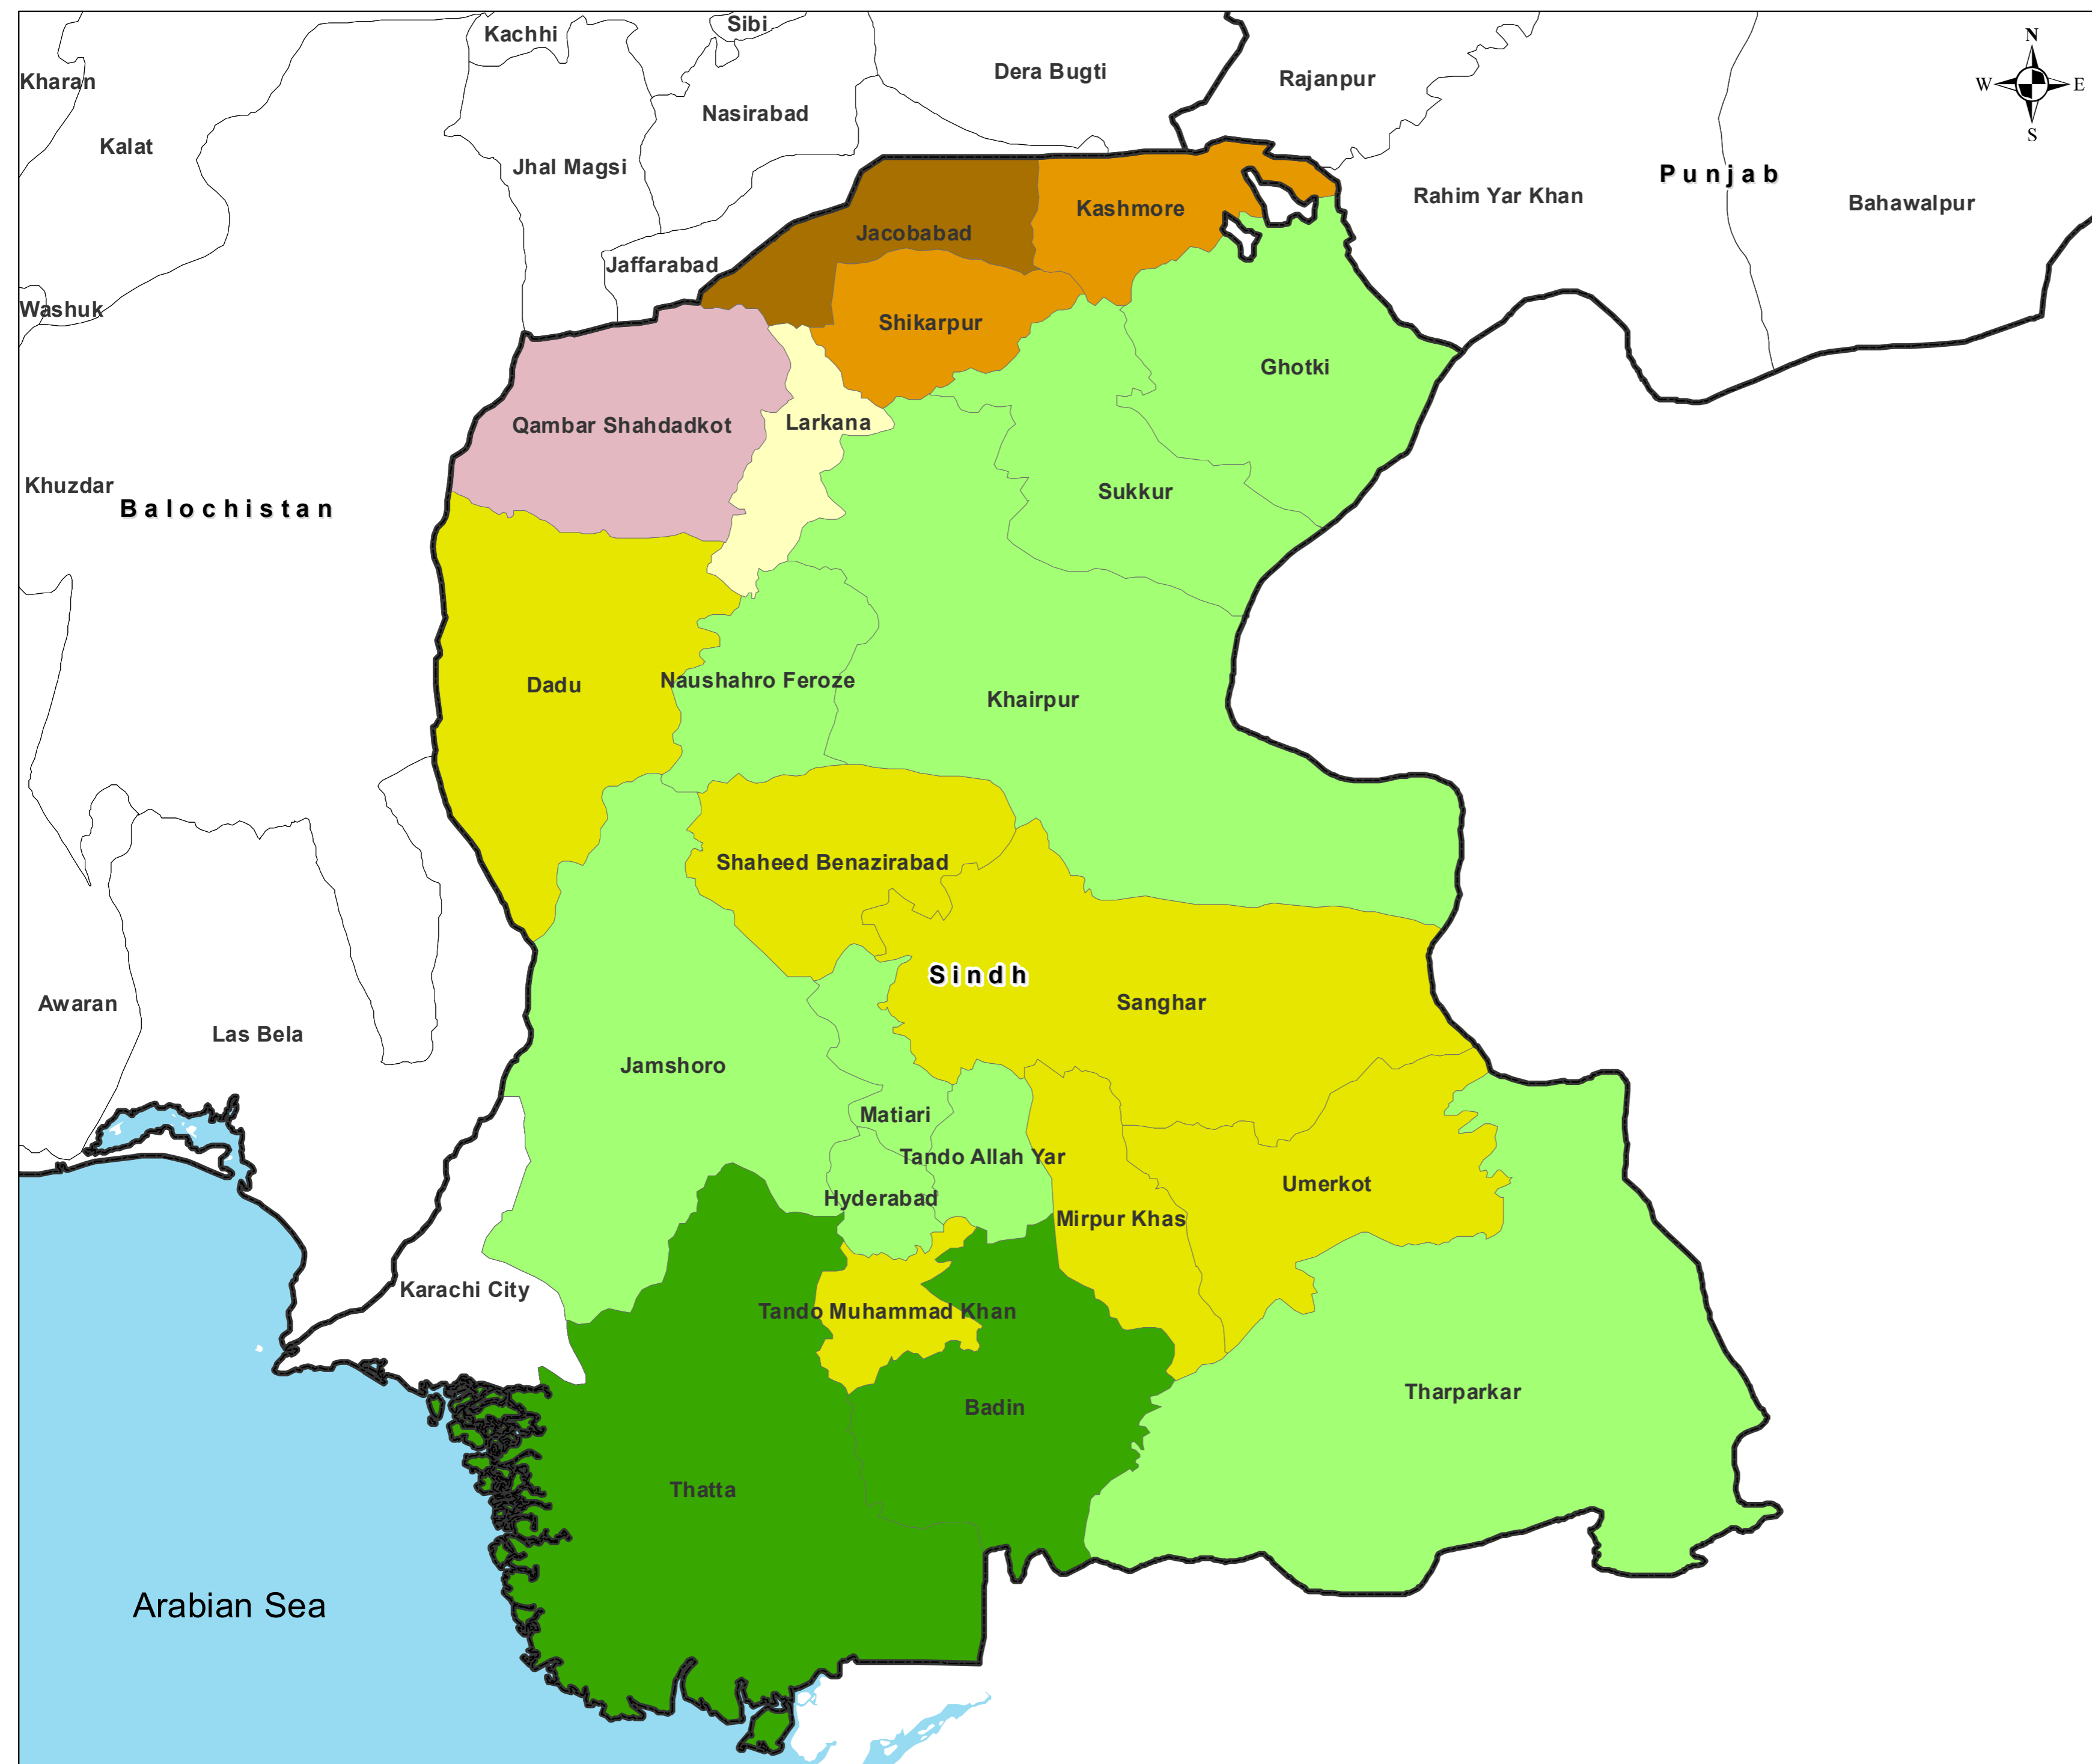

# Agriculture Cropping Pattern for Rabi in Sindh - Pakistan

### Legend

- Provincial boundary
- District Boundary
- Cropping Zones**
- Wheat
- Wheat, Balrey, Sunflower
- Wheat, Masoor, Peas, Gram, Sunflower
- Wheat, Peas
- Wheat, Peas, Barley, Gram
- Wheat, Peas, Gram, Sunflower
- Wheat, Sunflower

**Data Sources**  
 Administrative boundaries: GAUL  
 Cropping Pattern: FAO, MINFAL  
 Date: 12th October 2011  
 Code: FAOPK1018\_Crop\_Pattern\_Pakistan\_v01\_20111012

**Disclaimers:**  
 The designations employed and the presentation of material on this map do not imply the expression of any opinion whatsoever on the part of the Secretariat of the United Nations concerning the legal status of any country, territory, city or area or of its authorities, or concerning the delimitation of its frontiers or boundaries.